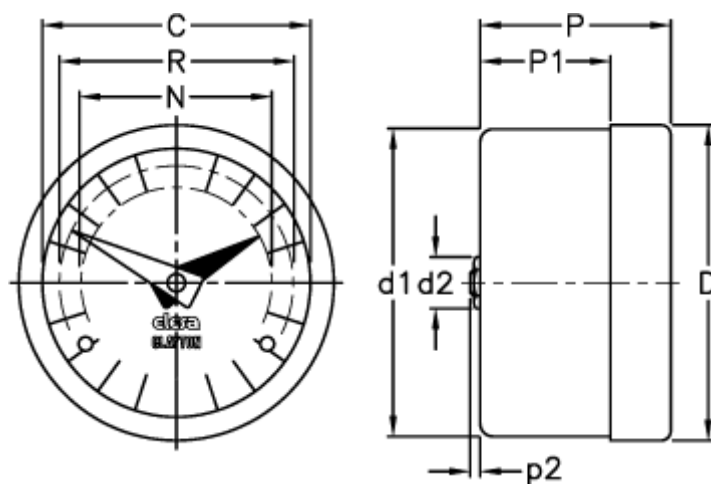

Data Sheet

Article number: 2307022101

Description: E+G Gravity indicator
GA05-0100-D

Measures

C = 102

R = 89

D = 112.7

D1 = 111.0

d2 = 8

N = 76

P = 32

P1 = 18.8

p2 = 1.0